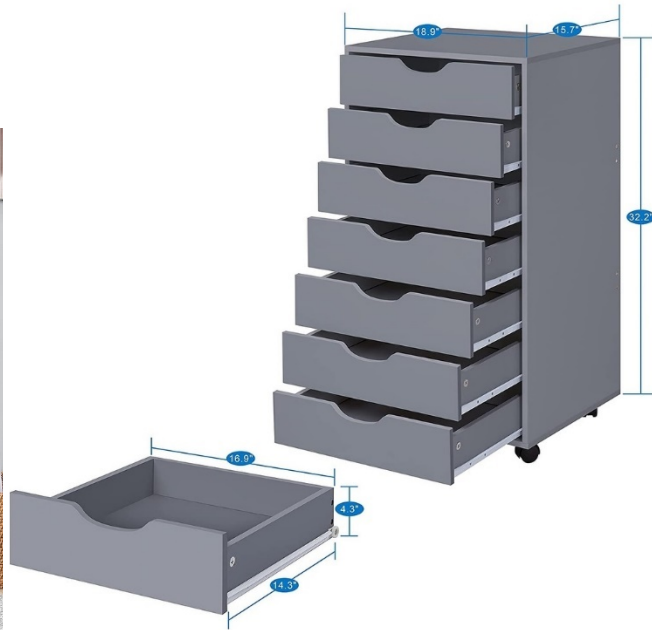

MPNs: 17373, 17358A

MSRP: $152.01

Available Colors: Gray Oak, Brown Oak, Vintage Oak, Gray, Natural

Product Details:

Home Imports Emporium Debbie Office Cabinet captivates your attention with its simple and chic design. Demonstrating a 7-drawer display with a plentiful amount of storage bringing your minimum storage days to light. Debbie's 4-wheel access makes it easy to be shifted from any spot in your office and placed into another. Pick the color you desire and prepare for the greatest investment of all time.

CREATE A MESS-FREE ENVIRONMENT: The 7-Drawer Filing Cabinet, a versatile vertical storage cabinet, offers numerous storage spaces where you can keep your essentials organized, making it the ideal file storage cabinet for offices, workplaces, and homes. This filing cabinet keeps your daily documents close and easy to find while maintaining a neat and organized workspace.

ORGANIZE YOUR FILES EFFICIENTLY: The Spacious 7-Drawer Chest, designed with routed handles on each end, ensures a smooth slide open and close, making it an efficient filing cabinet. The Debbie Storage Drawer occupies a small ground surface but offers plenty of storage space, making it the perfect wooden file cabinet to keep your files and documents in order.

LASTS LONGER THAN THE COMPETITION: The Debbie Organization and Storage Drawers are constructed with robust, heavy-duty materials and feature an environmentally friendly finish for exceptional durability. This sturdy storage cabinet securely stores your files and documents, making it a reliable mobile cabinet for your storage needs.