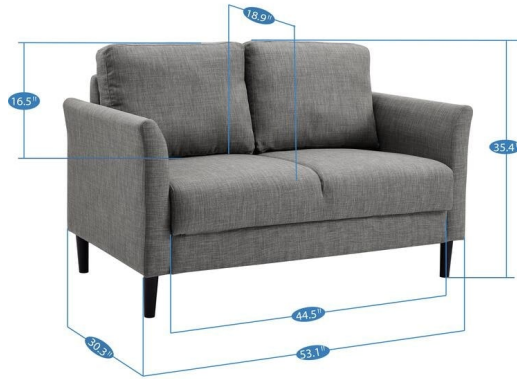

Brand: Home Imports Emporium

Claire Linen Fabric Loveseat, 2-Seater Sectional Small Loveseat for Small Spaces

MPNS: 49407,49414,49403A,49411,49404A

MSRP: $350.99

Available Colors: Gray, Cream, White, Black, Espresso

Product Details:

MODERN DESIGN: Claire is a stylish and comfortable loveseat with flared arms and clean lines design. Claire features ample seating fully padded foam cushions. Constructed of high-performance easy care that is subtle and durable. This transitional loveseat is design to fit in any home decor.

LINEN FABRIC: A soft, smooth linen fabric with a foam fill for added comfort. Couches for small spaces add an air of sophistication to your room. This small couch for small spaces provides a more comfortable place to lean against while relaxing on your loveseat. The sofa cushion is built with a solid hardwood frame, fully padded foam cushion support, and firm wooden legs.

WOODEN LEGS: The loveseat's wooden legs keep it upright and sturdy, making it a long-lasting investment. This living room loveseat is supported by beautifully turned, firm wood legs, which offer an attractive look and durable structure. Its fine grain takes stains well, bringing a gorgeous, handcrafted feel that is highly decorative and eye-catching. Finished with gracefully turned legs, this loveseat sofa is the epitome of exquisite design.

LOW PROFILE: This loveseat offers a low profile, which makes it perfect for smaller spaces and keeps your room from feeling cluttered. You will surely love how much your space can transform with the simple addition of this charming love Seat. Product Dimensions: 30.31" L x 53.14" W x 35.43" H. Product Weight: 71.6 lbs.